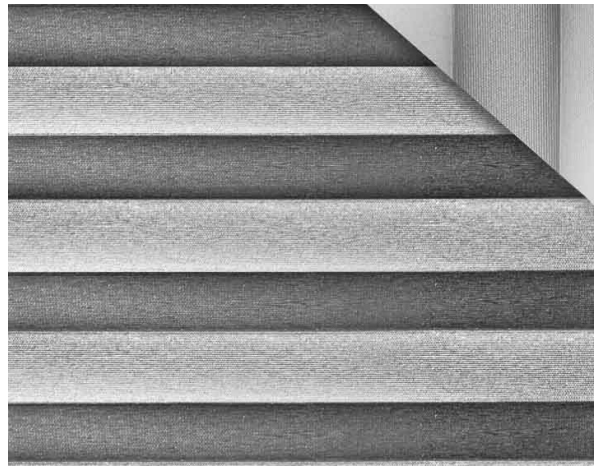

Galaxy 1 F.R. Plisse 20 mm / Art. TP/3725/11

CARACTÉRISTIQUES

Width cm	230
Thickness	0,22
Weight g/m2	120
Solar_Trasmission	13
Solar_Reflection	55
Solar_Absorption	32
Light_Transmission	13
Light_Absorption	53
GtotInt	0,41
UV_Reduction	88
Ref.	TP/3725/11
Composition	100% PL Trevira CS
F.R. Classification	Classe 1 (I), M1 (F), B1 (D)
HealthCertification	OEKO-TEX
Transparency	Low Transparent
Colour_fastness_to_light	5/6
Outdoor	No
Sealable	No
adjustable	Yes
jointed	Si
IMO	No
Tone	Grey/Black

AUTRES COLORIS

Plissè