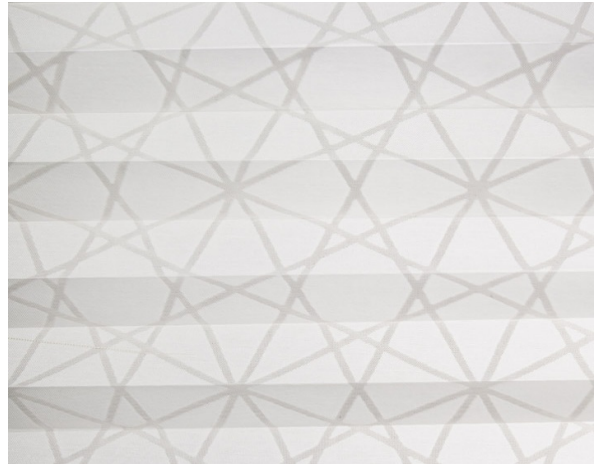

Cristallo Plisse / Art.

TP/3767/111

CARACTÉRISTIQUES

Width cm	225
Thickness	0,27
Weight g/m2	101
Solar_Trasmission	58
Solar_Absorption	2
Light_Transmission	58
Light_Absorption	41
GtotInt	0,52
UV_Reduction	61
Ref.	TP/3767/111
Composition	70%PL -30%VI
HealthCertification	OEKO-TEX
Transparency	Low Transparent
Colour_fastness_to_light	6/7
Outdoor	No
Sealable	No
adjustable	Yes
jointed	Si
IMO	No
Tone	White

Plissé