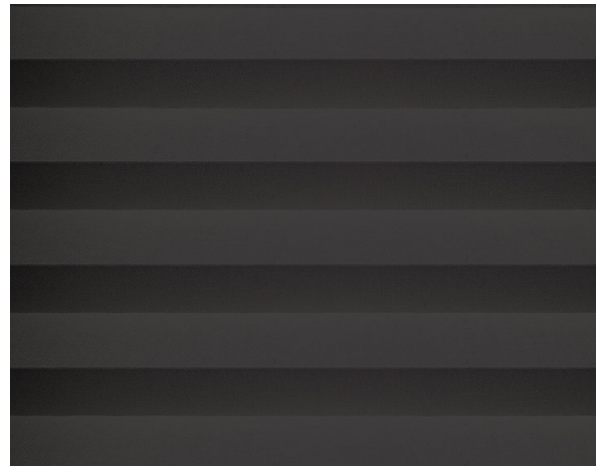

Astra F.R. Plisse / Art.

TP/AST/07

CARACTÉRISTIQUES

Width cm	225
Thickness	0,35
Weight g/m2	200
Solar_Trasmission	12
Solar_Reflection	13
Solar_Absorption	75
Light_Transmission	13
Light_Absorption	16
GtotInt	0,45
UV_Reduction	81
Ref.	TP/AST/07
Composition	100% PL Trevira CS
F.R. Classification	Classe1 (I), M1(F), B1(D), BS (GB), EN 13772 Class1(EU)
HealthCertification	OEKO-TEX
Transparency	Low Transparent
Colour_fastness_to_light	6
Outdoor	No
Sealable	No
adjustable	Yes
jointed	Si
IMO	No
Tone	Grey/Black

Plissé