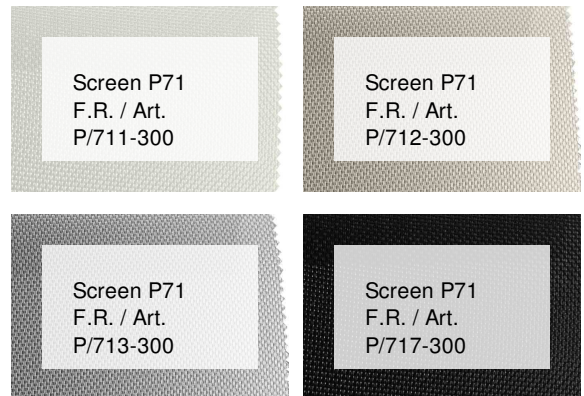

Screen P71 F.R. / Art. P/716-300

CARACTÉRISTIQUES

Width cm	300
Thickness	0,72
Weight g/m2	615
Openess_Factor	1
Solar_Trasmission	2
Solar_Reflection	8
Solar_Absorption	90
Light_Transmission	2
Light_Absorption	8
GtotInt	0,49
UV_Reduction	98
Ref.	P/716-300
Composition	30%PL 70% PVC
F.R. Classification	Classe 1 (I), B1 (D), NFPA 701 (US), BS (GB)
HealthCertification	FUNGISTATIC, GREENGUARD GOLD, OEKO-TEX, REACH
Transparency	Dimout
Colour_fastness_to_light	8
Outdoor	Outdoor
Sealable	Heat
adjustable	Yes
jointed	Si
IMO	IMO
Tone	Grey/Black
Warp_daN5cm	300
Weft_daN5cm	250

AUTRES COLORIS

Rullo

Lucernari

Garden