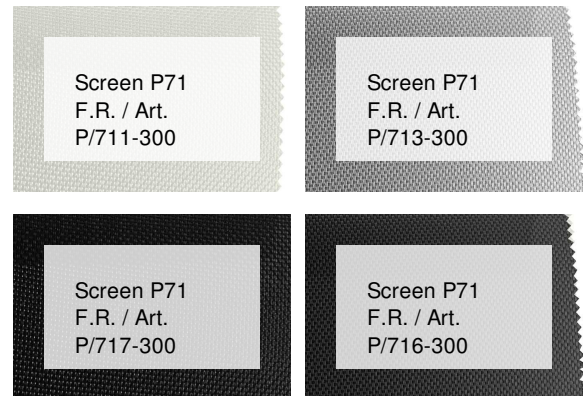

## Screen P71 F.R. / Art. P/712-300

### CARACTÉRISTIQUES

Width cm	300
Thickness	0,72
Weight g/m2	615
Openess_Factor	1
Solar_Trasmission	17
Solar_Reflection	66
Solar_Absorption	17
Light_Transmission	13
Light_Absorption	75
GtotInt	0,33
UV_Reduction	97
Ref.	P/712-300
Composition	30%PL 70% PVC
F.R. Classification	Classe 1 (I), B1 (D), NFPA 701 (US), BS (GB)
HealthCertification	FUNGISTATIC, GREENGUARD GOLD, OEKO-TEX, REACH
Transparency	Dimout
Colour_fastness_to_light	8
Outdoor	Outdoor
Sealable	Heat
adjustable	Yes
jointed	Si
IMO	IMO
Tone	Beige
Warp_daN5cm	300
Weft_daN5cm	250

### AUTRES COLORIS

Rullo

Lucernari

Garden