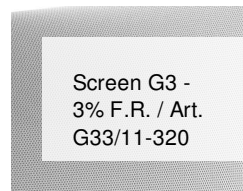

AUTRES COLORIS

Rullo

Lucernari

Garden