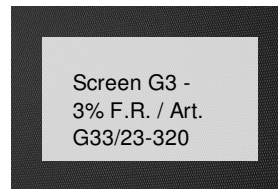

AUTRES COLORIS

Rullo

Lucernari

Garden