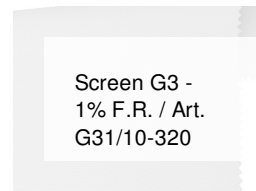

AUTRES COLORIS