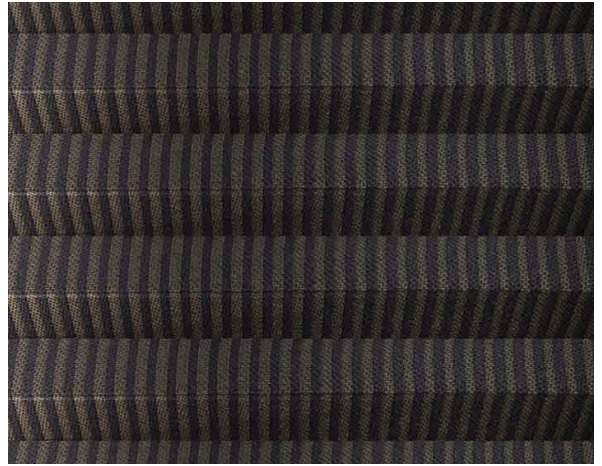

Spiga Plisse / Art. TP/3767/73

CARACTERISTICAS

Width cm	225
Thickness	0,37
Weight g/m2	112
Solar_Trasmission	24
Solar_Reflection	9
Solar_Absorption	67
Light_Transmission	2
Light_Absorption	6
GtotInt	0,45
UV_Reduction	99
Ref.	TP/3767/73
Composition	100% PL
HealthCertification	OEKO-TEX
Transparency	Low Transparent
Colour_fastness_to_light	5/7
Outdoor	No
Sealable	No
adjustable	Yes
jointed	Si
IMO	No
Tone	Brown

OTROS COLORES

Plissè