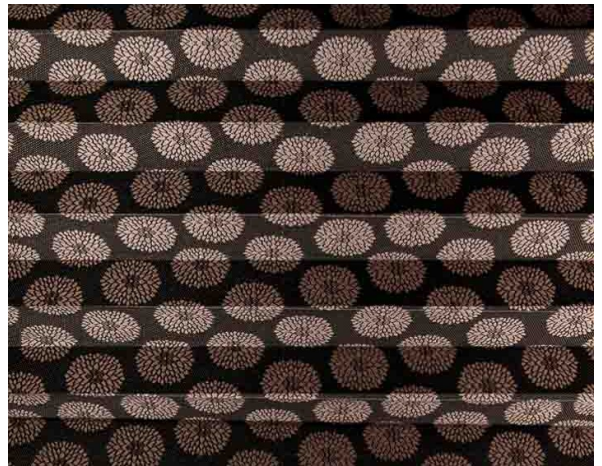

## Soffio Plisse / Art. TP/3767/103

### CARACTERISTICAS

Width cm	240
Thickness	0,45
Weight g/m2	120
Solar_Trasmission	23
Solar_Reflection	12
Solar_Absorption	65
Light_Transmission	19
Light_Absorption	18
GtotInt	0,45
Ref.	TP/3767/103
Composition	100% PL
HealthCertification	OEKO-TEX
Transparency	Low Transparent
Colour_fastness_to_light	6/7
Outdoor	No
Sealable	No
adjustable	Yes
jointed	Si
IMO	No
Tone	Beige

### OTROS COLORES

Plissé