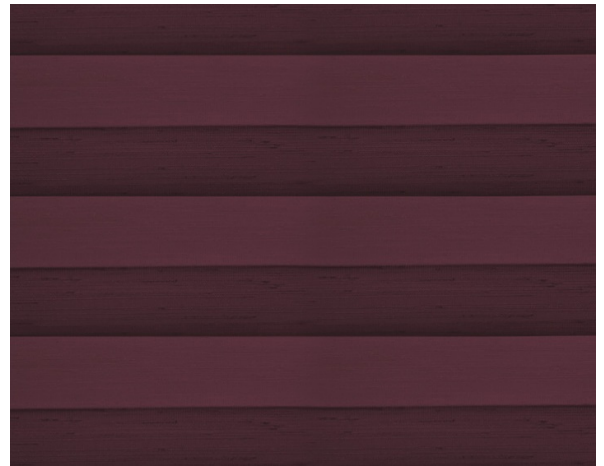

Panorama Plisse / Art.

TP/3760/10

CARACTERISTICAS

Width cm	230
Thickness	0,3
Weight g/m2	110
Solar_Trasmission	34
Solar_Reflection	29
Solar_Absorption	37
Light_Transmission	14
Light_Absorption	7
GtotInt	0,55
UV_Reduction	84
Ref.	TP/3760/10
Composition	100% PL
HealthCertification	No
Transparency	Transparent
Colour_fastness_to_light	5/6
Outdoor	No
Sealable	No
adjustable	Yes
jointed	Si
IMO	No
Tone	Violet