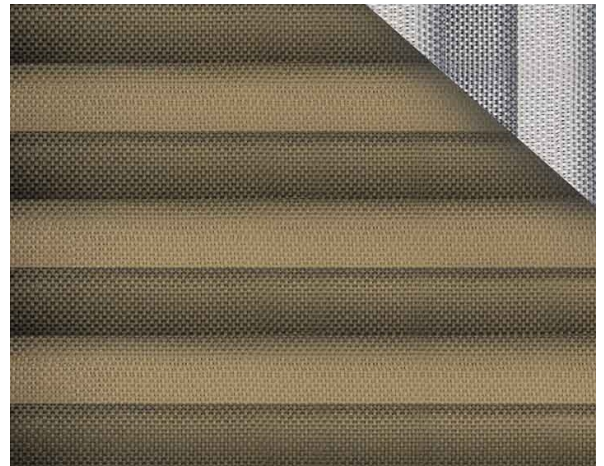

Galaxy 2 F.R. Plisse 20 mm / Art. TP/3725/24

CARACTERISTICAS

Width cm	230
Thickness	0,36
Weight g/m2	170
Solar_Trasmission	8
Solar_Reflection	50
Solar_Absorption	42
Light_Transmission	6
Light_Absorption	48
GtotInt	0,43
UV_Reduction	94
Ref.	TP/3725/24
Composition	100% PL Trevira CS
F.R. Classification	Classe 1 (I), M1 (F), B1 (D)
HealthCertification	OEKO-TEX
Transparency	Low Transparent
Colour_fastness_to_light	5/6
Outdoor	No
Sealable	No
adjustable	Yes
jointed	Si
IMO	No
Tone	Beige

OTROS COLORES

Plissè