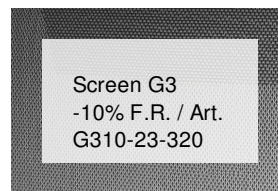

OTROS COLORES

Rullo

Lucernari

Garden