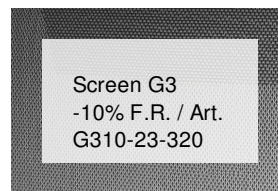

OTROS COLORES