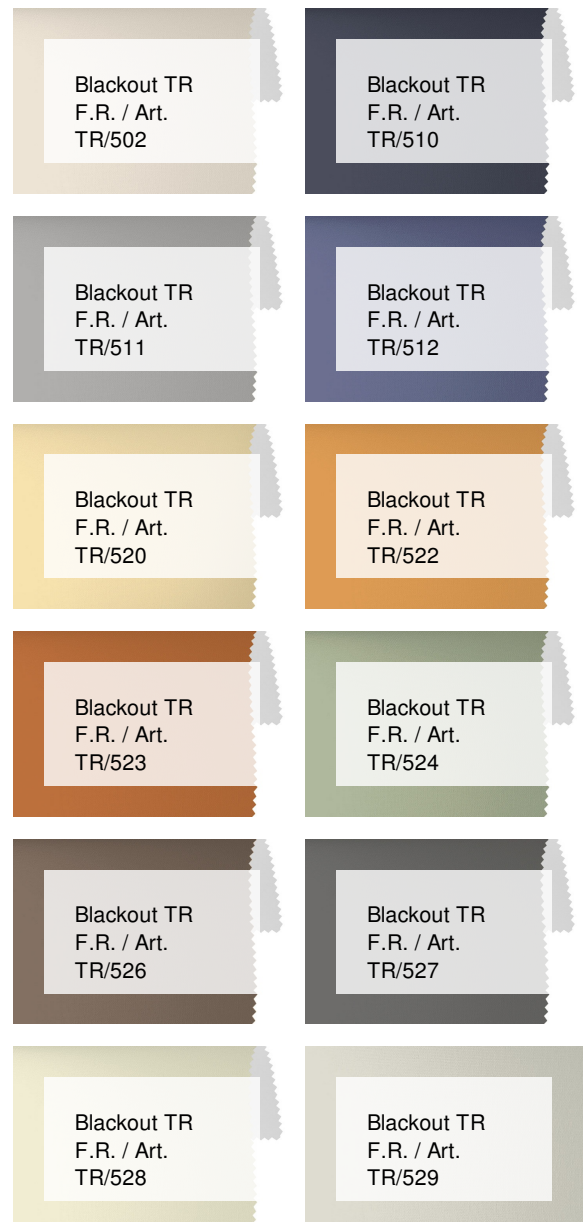

Blackout TR F.R. / Art.

TR/532

CARACTERISTICAS

Width cm	240
Thickness	0,38
Weight g/m2	340
Solar_Reflection	71
Solar_Absorption	29
Light_Absorption	83
GtotInt	0,33
UV_Reduction	100
Ref.	TR/532
Composition	35% PL 65% RA
F.R. Classification	Classe 1 (I), M1 (F), B1 (D)
HealthCertification	OEKO-TEX
Transparency	Blackout
Colour_fastness_to_light	5/6
Outdoor	No
Sealable	Heat
adjustable	No
jointed	No
IMO	No
Tone	Blue

Rullo

Lucernari

OTROS COLORES

Blackout TR
F.R. / Art.
TR/530

Blackout TR
F.R. / Art.
TR/531

Blackout TR
F.R. / Art.
TR/501