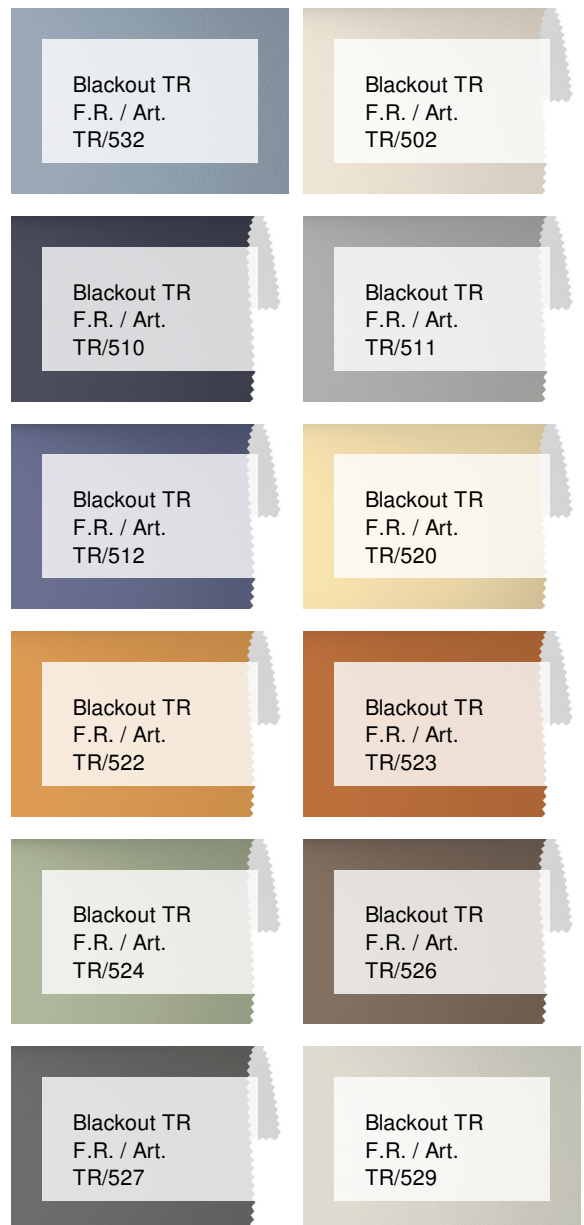

Blackout TR F.R. / Art.

TR/528

CARACTERISTICAS

Width cm	240
Thickness	0,38
Weight g/m2	340
Solar_Reflection	73
Solar_Absorption	27
Light_Absorption	85
GtotInt	0,33
UV_Reduction	100
Ref.	TR/528
Composition	35% PL 65% RA
F.R. Classification	Classe 1 (I), M1 (F), B1 (D)
HealthCertification	OEKO-TEX
Transparency	Blackout
Colour_fastness_to_light	5/6
Outdoor	No
Sealable	Heat
adjustable	No
jointed	No
IMO	No
Tone	Yellow

Rullo

Lucernari

OTROS COLORES

Blackout TR
F.R. / Art.
TR/530

Blackout TR
F.R. / Art.
TR/531

Blackout TR
F.R. / Art.
TR/501