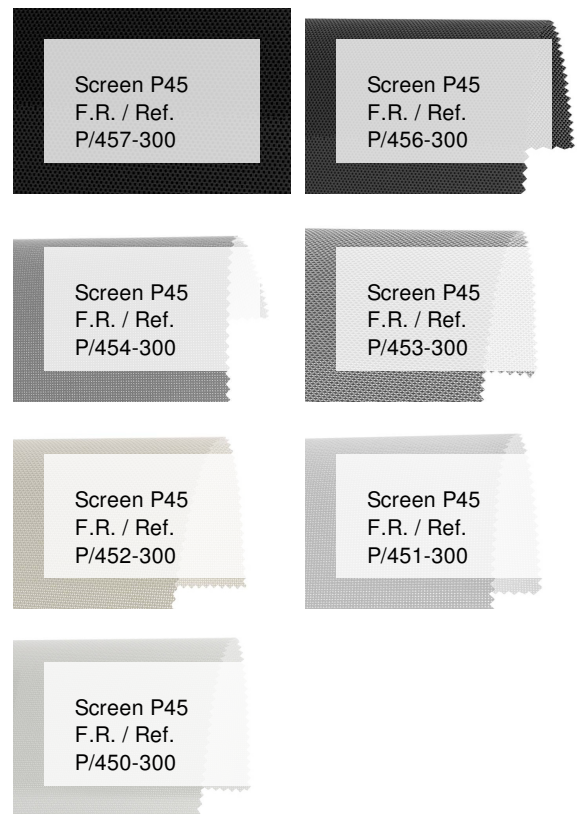

Screen P45 F.R. / Ref. P/455-300

CHARACTERISTICS

Width cm	300
Thickness	0,55
Weight g/m2	400
Openess_Factor	5
Solar_Trasmission	4
Solar_Reflection	4
Solar_Absorption	92
Light_Transmission	5
Light_Absorption	6
GtotInt	0,6
UV_Reduction	93
Ref.	P/455-300
Composition	30% PL 70% PVC
F.R. Classification	Classe 1 (I), B1 (D), NFPA 701 (US), BS (GB)
HealthCertification	FUNGISTATIC, GREENGUARD GOLD, OEKO-TEX, REACH
Transparency	Low Transparent
Colour_fastness_to_light	7/8
Outdoor	Outdoor
Sealable	Heat
adjustable	Yes
jointed	Si
IMO	No
Tone	Brown
Warp_daN5cm	130
Weft_daN5cm	120

OTHER COLORS

Rullo

Verticali

Panels

Lucernari

Garden