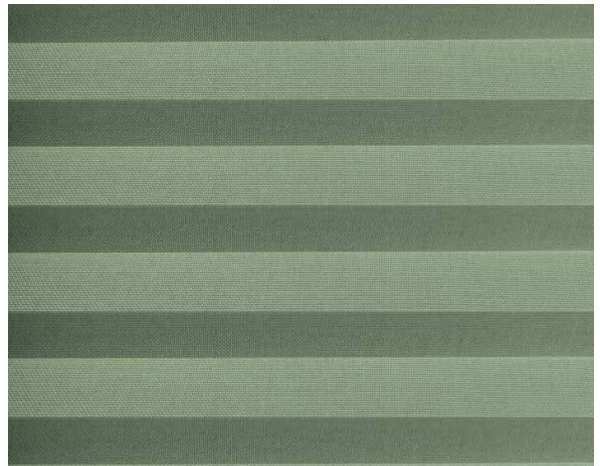

# Terra F.R. Plisse / Ref.

TP/3775/07

## CHARACTERISTICS

Width cm	225
Thickness	0,35
Weight g/m2	135
Solar_Trasmission	41
Solar_Reflection	34
Solar_Absorption	25
Light_Transmission	41
Light_Absorption	37
GtotInt	0,45
UV_Reduction	65
Ref.	TP/3775/07
Composition	100% PL Trevira CS
F.R. Classification	M1(F),B1(D)
HealthCertification	OEKO-TEX
Transparency	Low Transparent
Colour_fastness_to_light	5
Outdoor	No
Sealable	No
adjustable	Yes
jointed	Si
IMO	No
Tone	Green

## OTHER COLORS

Plissè