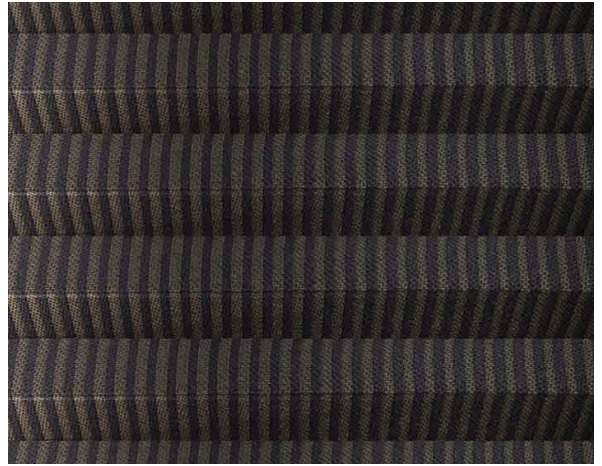

## Spiga Plisse / Ref. TP/3767/73

### CHARACTERISTICS

|                          |                 |
|--------------------------|-----------------|
| Width cm                 | 225             |
| Thickness                | 0,37            |
| Weight g/m2              | 112             |
| Solar_Trasmission        | 24              |
| Solar_Reflection         | 9               |
| Solar_Absorption         | 67              |
| Light_Transmission       | 2               |
| Light_Absorption         | 6               |
| GtotInt                  | 0,45            |
| UV_Reduction             | 99              |
| Ref.                     | TP/3767/73      |
| Composition              | 100% PL         |
| HealthCertification      | OEKO-TEX        |
| Transparency             | Low Transparent |
| Colour_fastness_to_light | 5/7             |
| Outdoor                  | No              |
| Sealable                 | No              |
| adjustable               | Yes             |
| jointed                  | Si              |
| IMO                      | No              |
| Tone                     | Brown           |

### OTHER COLORS

Plissè