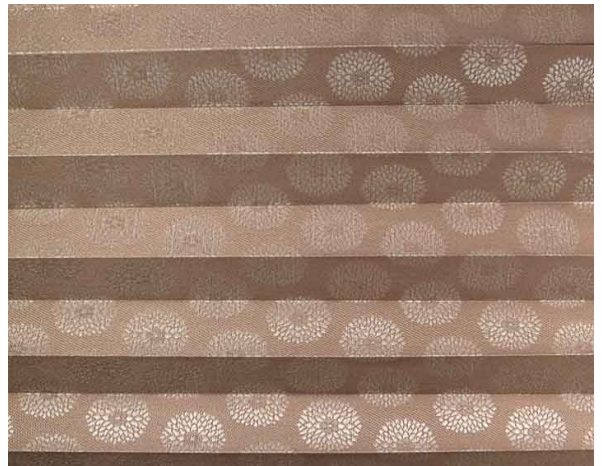

Soffio Plisse / Ref. TP/3767/102

CHARACTERISTICS

Width cm	240
Thickness	0,45
Weight g/m2	120
Solar_Trasmision	13
Solar_Reflection	26
Solar_Absorption	61
Light_Transmission	8
Light_Absorption	33
GtotInt	0,45
Ref.	TP/3767/102
Composition	100% PL
HealthCertification	OEKO-TEX
Transparency	Low Transparent
Colour_fastness_to_light	6/7
Outdoor	No
Sealable	No
adjustable	Yes
jointed	Si
IMO	No
Tone	Brown

OTHER COLORS

Plissé