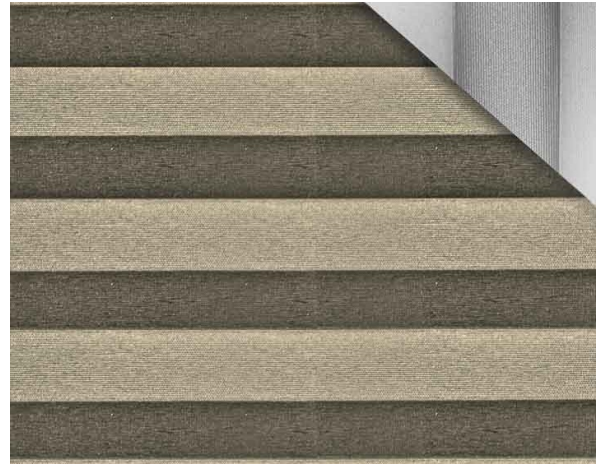

Galaxy 1 F.R. Plisse 20 mm / Ref. TP/3725/14

CHARACTERISTICS

Width cm	230
Thickness	0,22
Weight g/m2	120
Solar_Trasmission	12
Solar_Reflection	54
Solar_Absorption	34
Light_Transmission	11
Light_Absorption	52
GtotInt	0,42
UV_Reduction	88
Ref.	TP/3725/14
Composition	100% PL Trevira CS
F.R. Classification	Classe 1 (I), M1 (F), B1 (D)
HealthCertification	OEKO-TEX
Transparency	Low Transparent
Colour_fastness_to_light	5/6
Outdoor	No
Sealable	No
adjustable	Yes
jointed	Si
IMO	No
Tone	Beige

OTHER COLORS

Plissè