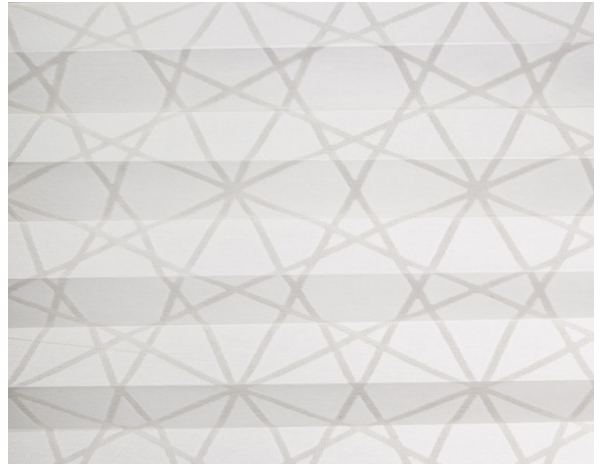

Cristallo Plisse / Ref.

TP/3767/111

CHARACTERISTICS

Width cm	225
Thickness	0,27
Weight g/m2	101
Solar_Trasmission	58
Solar_Absorption	2
Light_Transmission	58
Light_Absorption	41
GtotInt	0,52
UV_Reduction	61
Ref.	TP/3767/111
Composition	70%PL -30%VI
HealthCertification	OEKO-TEX
Transparency	Low Transparent
Colour_fastness_to_light	6/7
Outdoor	No
Sealable	No
adjustable	Yes
jointed	Si
IMO	No
Tone	White

Plissè