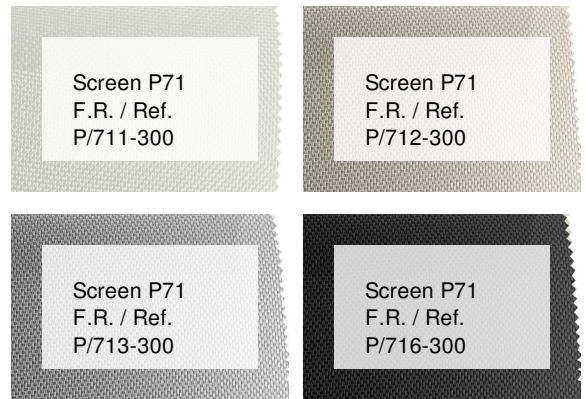

# Screen P71 F.R. / Ref. P/717-300

## CHARACTERISTICS

Width cm	300
Thickness	0,72
Weight g/m2	615
Openess_Factor	1
Solar_Trasmission	1
Solar_Reflection	4
Solar_Absorption	95
Light_Transmission	2
Light_Absorption	5
GtotInt	0,49
UV_Reduction	98
Ref.	P/717-300
Composition	30%PL 70% PVC
F.R. Classification	Classe 1 (I), B1 (D), NFPA 701 (US), BS (GB)
HealthCertification	FUNGISTATIC, GREENGUARD GOLD, OEKO-TEX, REACH
Transparency	Dimout
Colour_fastness_to_light	8
Outdoor	Outdoor
Sealable	Heat
adjustable	Yes
jointed	Si
IMO	IMO
Tone	Grey/Black
Warp_daN5cm	300
Weft_daN5cm	250

## OTHER COLORS

Rullo

Lucernari

Garden