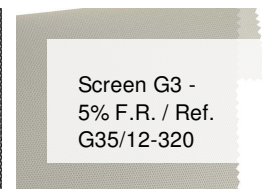

OTHER COLORS

Rullo

Lucernari

Garden