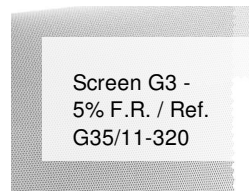

OTHER COLORS

Rullo

Lucernari

Garden