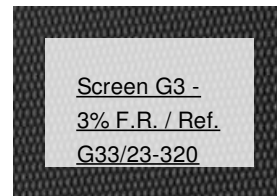

OTHER COLORS