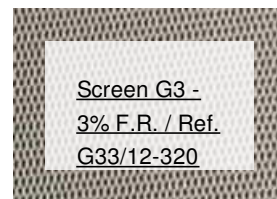

OTHER COLORS