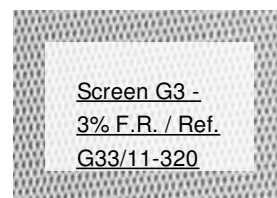

OTHER COLORS