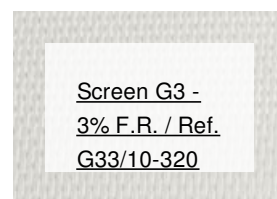

OTHER COLORS