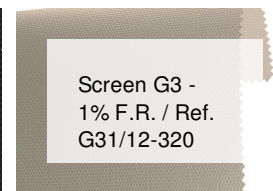

OTHER COLORS

Rullo

Lucernari

Garden