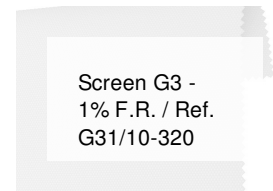

OTHER COLORS

Rullo

Lucernari

Garden