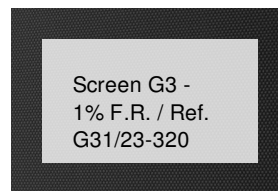

OTHER COLORS

Rullo

Lucernari

Garden