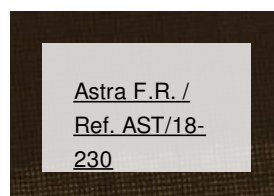

Astra F.R. / Ref. AST/03-300

CHARACTERISTICS

Width cm	300
Thickness	0,35
Weight g/m2	200
Solar_Trasmission	40
Solar_Reflection	47
Solar_Absorption	13
Light_Transmission	37
Light_Absorption	46
GtotInt	0,47
UV_Reduction	83
Ref.	AST/03-300
Composition	100% PL Trevira CS
F.R. Classification	Classe1 (I), M1(F), B1(D), BS (GB), EN 13772 Class1(EU)
HealthCertification	OEKO-TEX
Transparency	Low Transparent
Colour_fastness_to_light	6/7
Outdoor	No
Sealable	No
adjustable	No
jointed	No
IMO	IMO
Tone	Beige

Rullo

Verticali

Panels

OTHER COLORS

Astra F.R. /
Ref. AST/06-
300

Astra F.R. /
Ref. AST/05-
300

Astra F.R. /
Ref. AST/14-
230

Astra F.R. /
Ref. AST/13-
230