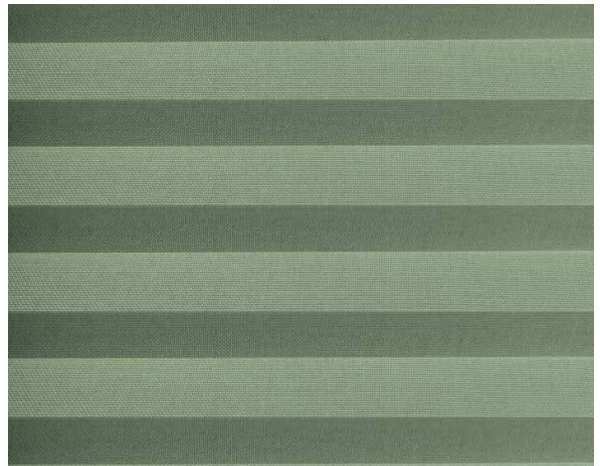

# Terra F.R. Plisse / Ref.

TP/3775/07

## EIGENSCHAFTEN

|                          |                    |
|--------------------------|--------------------|
| Width cm                 | 225                |
| Thickness                | 0,35               |
| Weight g/m2              | 135                |
| Solar_Trasmission        | 41                 |
| Solar_Reflection         | 34                 |
| Solar_Absorption         | 25                 |
| Light_Transmission       | 41                 |
| Light_Absorption         | 37                 |
| GtotInt                  | 0,45               |
| UV_Reduction             | 65                 |
| Ref.                     | TP/3775/07         |
| Composition              | 100% PL Trevira CS |
| F.R. Classification      | M1(F),B1(D)        |
| HealthCertification      | OEKO-TEX           |
| Transparency             | Low Transparent    |
| Colour_fastness_to_light | 5                  |
| Outdoor                  | No                 |
| Sealable                 | No                 |
| adjustable               | Yes                |
| jointed                  | Si                 |
| IMO                      | No                 |
| Tone                     | Green              |

## ANDERE FARBEN

Plissè