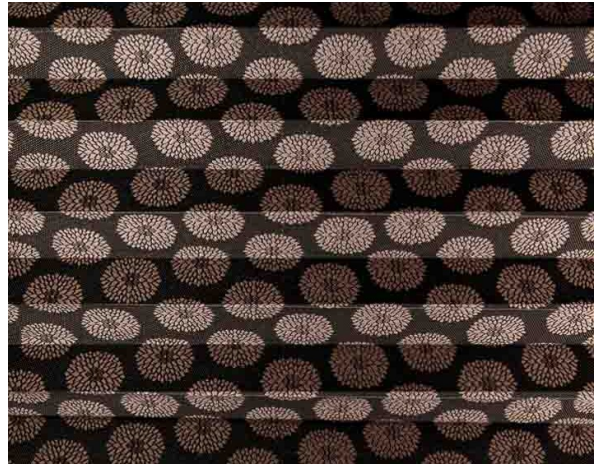

Soffio Plisse / Ref. TP/3767/103

EIGENSCHAFTEN

Width cm	240
Thickness	0,45
Weight g/m2	120
Solar_Trasmission	23
Solar_Reflection	12
Solar_Absorption	65
Light_Transmission	19
Light_Absorption	18
GtotInt	0,45
Ref.	TP/3767/103
Composition	100% PL
HealthCertification	OEKO-TEX
Transparency	Low Transparent
Colour_fastness_to_light	6/7
Outdoor	No
Sealable	No
adjustable	Yes
jointed	Si
IMO	No
Tone	Beige

ANDERE FARBEN

Plissè