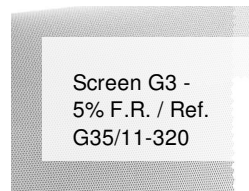

ANDERE FARBEN

Rullo

Lucernari

Garden