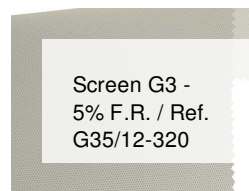

Screen G3 - 5% F.R. / Ref.

G35/23-320

EIGENSCHAFTEN

Width cm	320
Thickness	0,42
Weight g/m2	375
Openess_Factor	5
Solar_Trasmission	7
Solar_Reflection	10
Solar_Absorption	83
Light_Transmission	7
GtotInt	0,55
UV_Reduction	94
Ref.	G35/23-320
Composition	36%FV 64%PVC
F.R. Classification	Euroclass C-s3-d0(EU), Classe 1 (I), M1(F),B1(D)BS(GB),NFPA 701 (US), IMO
HealthCertification	ANTIBACTERIAL, GREENGUARD GOLD, REACH
Transparency	Low Transparent
Colour_fastness_to_light	7/8
Outdoor	No
Sealable	Heat
adjustable	Yes
jointed	Si
IMO	IMO
Tone	Grey/Black
Warp_daN5cm	130
Weft_daN5cm	130

ANDERE FARBEN

Rullo

Lucernari

Garden