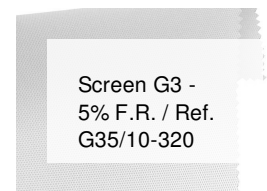

ANDERE FARBEN

Rullo

Lucernari

Garden