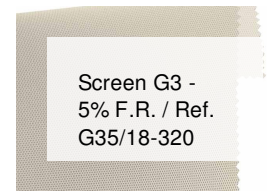

Screen G3 - 5% F.R. / Ref.

G35/23-320

EIGENSCHAFTEN

Width cm	320
Thickness	0,42
Weight g/m2	375
Openess_Factor	5
Solar_Trasmission	7
Solar_Reflection	10
Solar_Absorption	83
Light_Transmission	7
GtotInt	0,55
UV_Reduction	94
Ref.	G35/23-320
Composition	36%FV 64%PVC
F.R. Classification	Euroclass C-s3-d0(EU), Classe 1 (I), M1(F),B1(D)BS(GB),NFPA 701 (US), IMO
HealthCertification	ANTIBACTERIAL, GREENGUARD GOLD, REACH
Transparency	Low Transparent
Colour_fastness_to_light	7/8
Outdoor	No
Sealable	Heat
adjustable	Yes
jointed	Si
IMO	IMO
Tone	Grey/Black
Warp_daN5cm	130
Weft_daN5cm	130

ANDERE FARBEN

Rullo

Lucernari

Garden