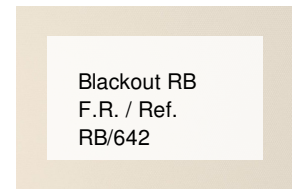

Blackout RB F.R. / Ref.

RB/643

EIGENSCHAFTEN

Width cm	300
Thickness	0,52
Weight g/m2	440
Solar_Reflection	56
Solar_Absorption	44
Light_Absorption	61
GtotInt	0,36
UV_Reduction	100
Ref.	RB/643
Composition	42% PL 58% RA
F.R. Classification	Classe 1 (I), BS (GB), NFPA 701(US)
HealthCertification	GREENGUARD, OEKO-TEX
Transparency	Blackout
Colour_fastness_to_light	5
Outdoor	No
Sealable	No
adjustable	Yes
jointed	Si
IMO	No
Tone	Natural

Rullo

Lucernari

ANDERE FARBEN

Blackout RB
F.R. / Ref.
RB/648

Blackout RB
F.R. / Ref.
RB/647

Blackout RB
F.R. / Ref.
RB/646

Blackout RB
F.R. / Ref.
RB/645

Blackout RB
F.R. / Ref.
RB/644